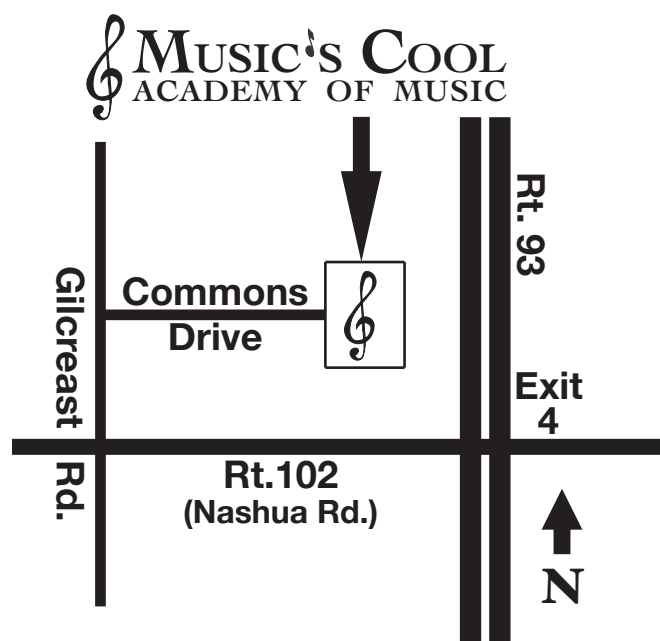

Directions to Music's Cool

From Manchester (north): Rt. 93 South to Exit 4, Right off of exit, to second light (Gilcreast Rd.), first right on Commons Dr., to Building C on right, entrance under the tower.

From Salem (south): Rt. 93 North to Exit 4, Leftt off of exit, to third light (Gilcreast Rd.), first right on Commons Dr., to Building C on right, entrance under the tower.

From Hudson (west): Rt.102 to Gilcreast Rd.(left after McDonalds's) first right on Commons Dr., to Building C on right, entrance under the tower.

From Derry (east): Rt.102 to Gilcreast Rd.(3rd light after crossing over Rt.93) first right on Commons Dr., to Building C on right, entrance under the tower.

MUSIC'S COOL
ACADEMY OF MUSIC

1-C Commons Dr.
Londonderry, NH 03053
603-437-2575